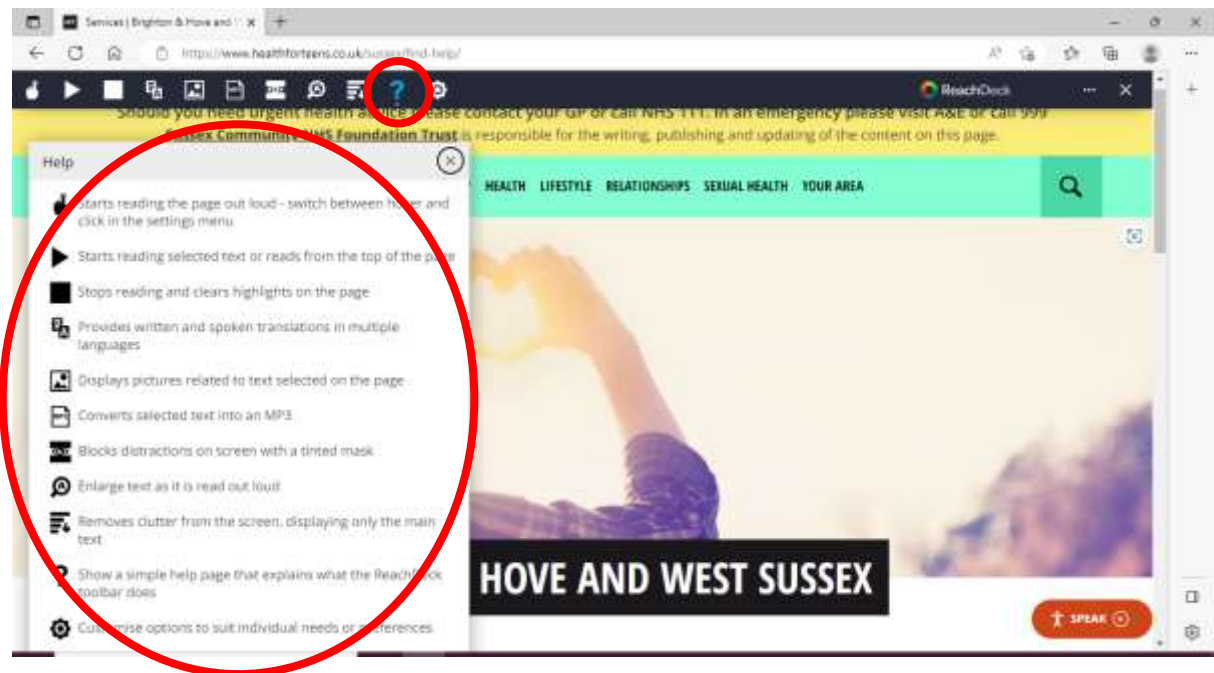

Step 4: Click on the question mark icon to see the functions available: