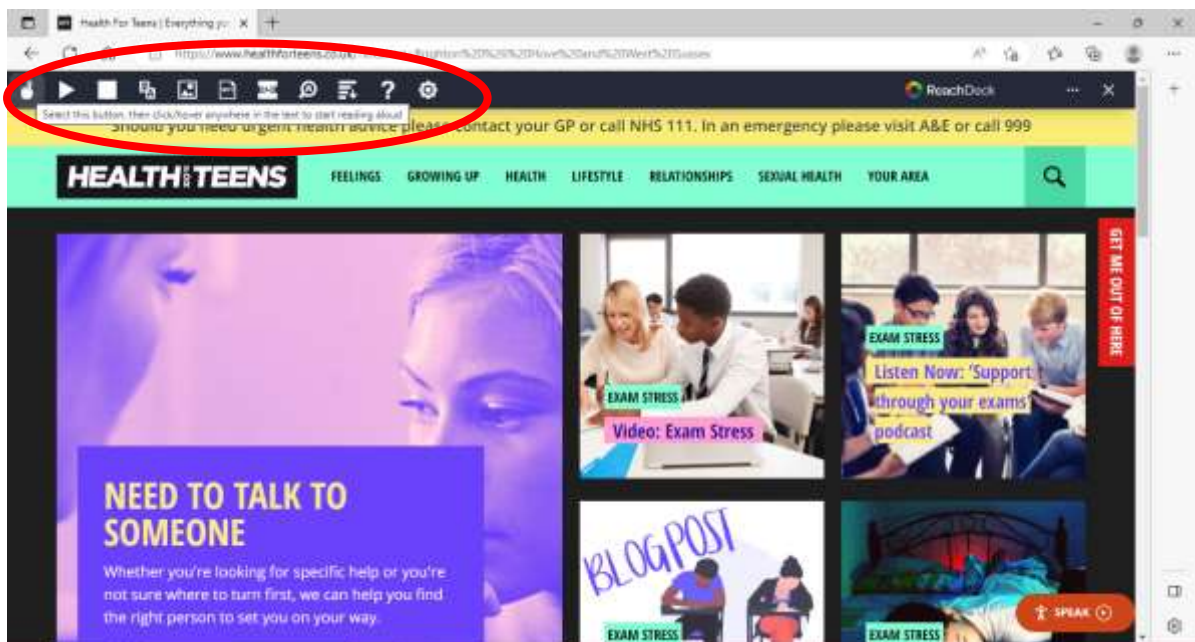

Step 2: Click on the 'Speak' icon at the bottom of the page (it may also be at the top)

Step 3: Use the toolbar that appears at the top of the page to explore which functions are available and how to use them