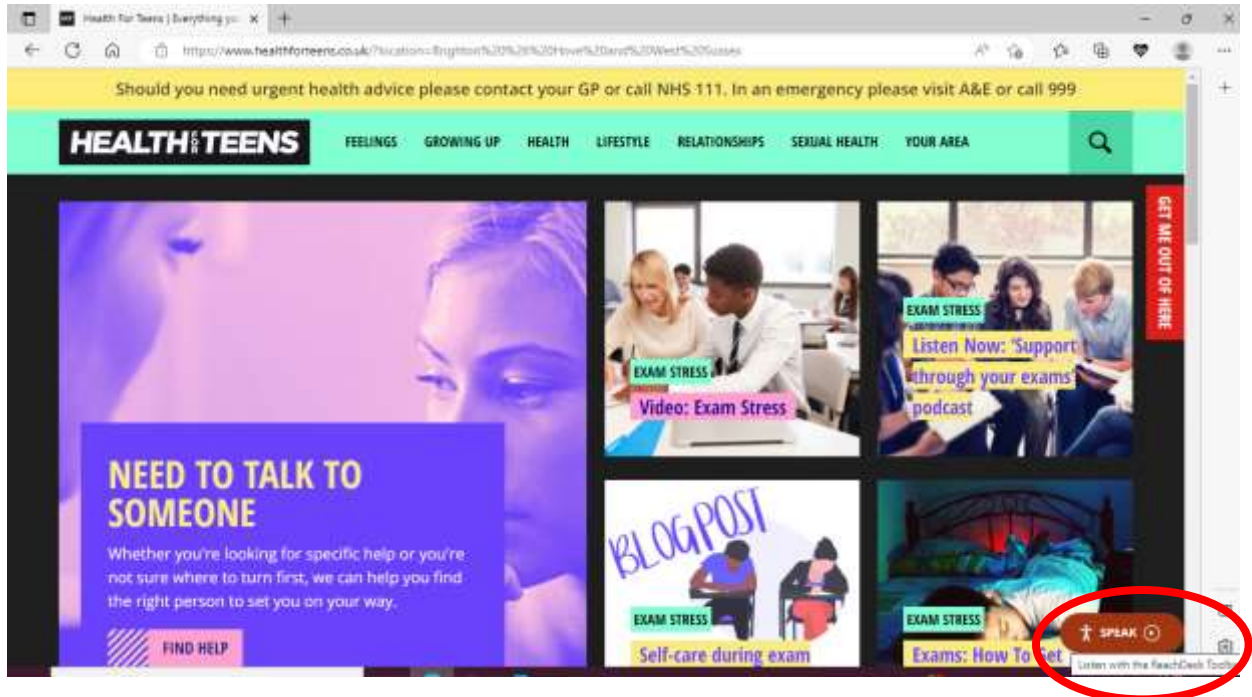

Health for Teens ReachDeck accessibility function:

Step 1: Go to www.healthforteens.co.uk and the homepage will look like the following:

Step 2: Click on the 'Speak' icon at the bottom of the page (it may also be at the top)